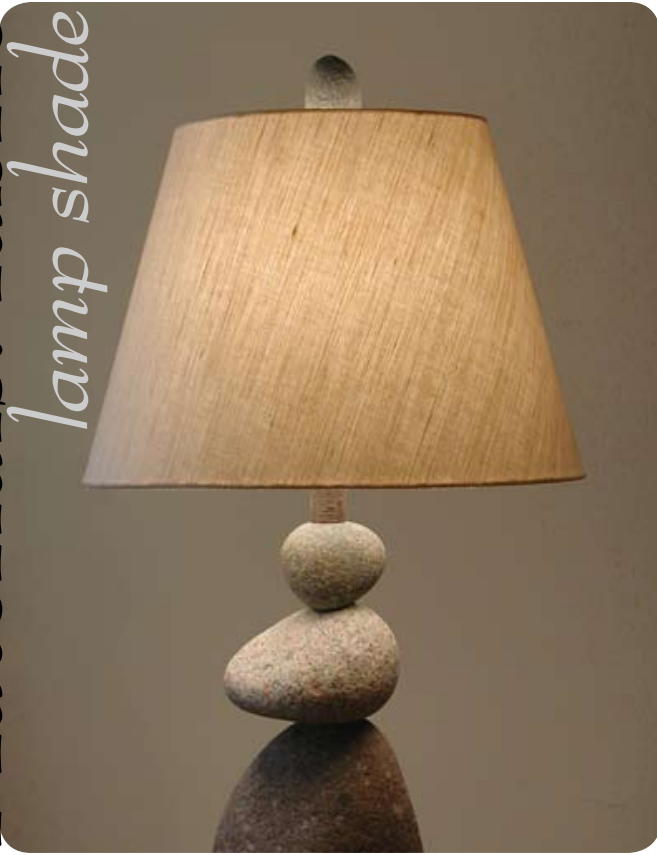

Materials: fabric
lamp shade

Samples below will vary somewhat from actual materials.

309

310

312

313

314

315